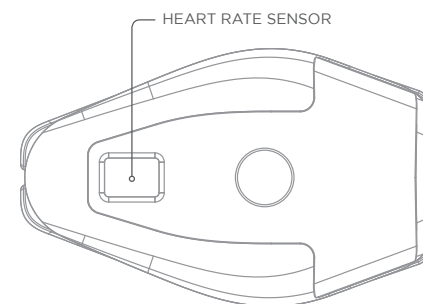

Size & Weight

Height: 13.8mm (0.54 inches)¹
 Width: 37.8mm (1.49 inches)
 Length: 60.9mm (2.4 inches)
 Weight: 12.7g (0.45oz)

Battery & Charging

Up to 8 hours of battery life²
 Built-in rechargeable lithium-ion battery
 USB-C charging port and cable

Memory

Memory Capacity to store 10 workouts³

Design

Perfect Goggle Fit⁴
 Symmetrical design⁵

Controls

Two side buttons
 One bottom button

Connectivity

Bluetooth 5.0

Electronics

Built-in biomechanical motion sensors
 32-bit processor for real time parameter extraction
 Optical heart rate sensor
 Vibration motor

Compatible Apps

In The Box

Swimtraxx One
 USB-C Charging cable
 Setup & usage guide

¹ The Swimtraxx One has a tapered design to optimally guide your goggle strap over your head. The maximal clearance between your head and your goggle strap is 10.3mm.

² Battery life varies by use and configuration; actual results will vary