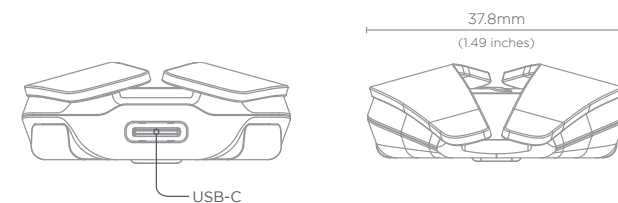

Size & Weight

Height: 13.8mm (0.54 inches)¹
 Width: 37.8mm (1.49 inches)
 Length: 60.9mm (2.4 inches)
 Weight: 12.7g (0.45oz)

Battery & Charging

Up to 8 hours of battery life²
 Built-in rechargeable lithium-ion battery
 USB-C charging port and cable

Memory

Memory Capacity to store 10 workouts³

Design

Perfect Goggle Fit⁴
 Symmetrical design⁵

Controls

Two side buttons
 One bottom button

Connectivity

Bluetooth 5.0

¹ The Swimtraxx One has a tapered design to optimally guide your goggle strap over your head. The maximal clearance between your head and your goggle strap is 10.3mm.

² Battery life varies by use and configuration; actual results will vary